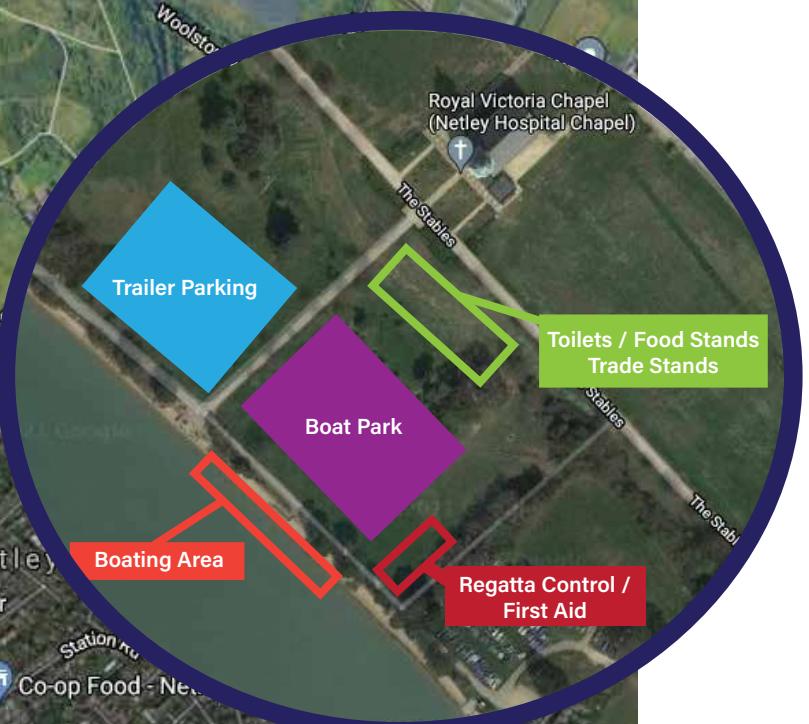

Championship/Open Start

Championship / Open Course

Junior Start

Junior Course

Course Map & Boat Park

Google

Wooden Tower